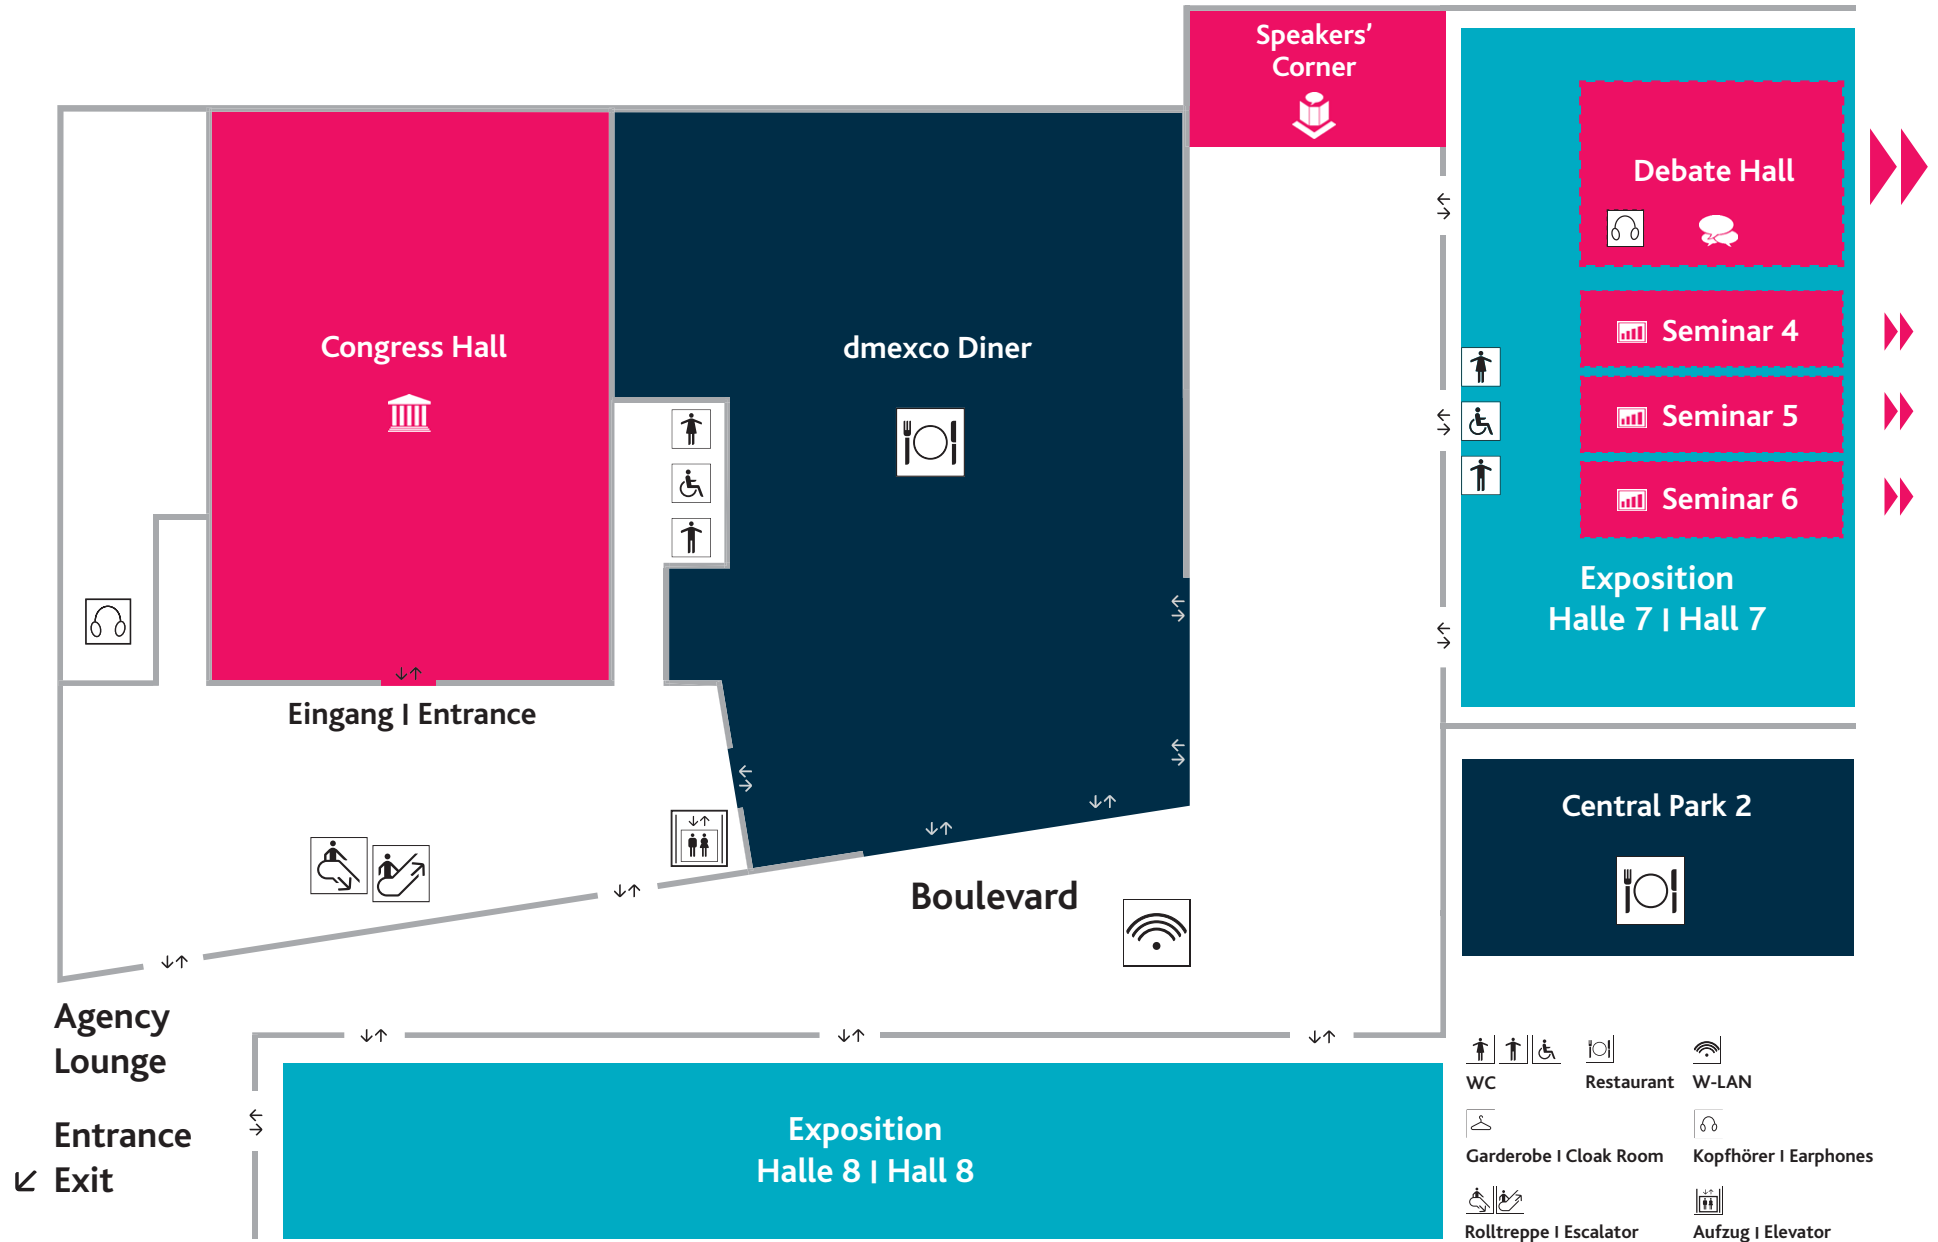

- LEGENDE | LEGEND**
- WC
 - Restaurant
 - W-LAN
 - Strombar by widget
 - AL Agency Lounge**
 - 1 B2W Digital Lounge**

- Seminar 4**
- Seminar 5**
- Seminar 6**
- Debate Hall**

Congress Center

- Level 0 Congress Hall
- Level 1 Press Center
- VIP Lounge
- TV Studio
- Level 2 Seminars 1-3
- Work Labs
- Press Conferences
- Blogger Area
- Social Media Club

- LEGENDE | LEGEND**
- WC
 - Restaurant
 - W-LAN
 - Kopfhörer | Earphones
 - Strombar by widget

- 3 Skill (Moneybookers)**
- 4 Oxid eSales**
- 5 plenty Systems**
- 6 DOV**
- 7 Key Systems**
- 8 Movenda Services**
- 9 Hotspot Verlag**
- 10 media.net berlin/brandenburg**

- | | | |
|------------------------|-----------------------|-------|
| | | |
| WC | Restaurant | W-LAN |
| | | |
| Garderobe Cloak Room | Kopfhörer Earphones | |
| | | |
| Rolltreppe Escalator | Aufzug Elevator | |

WC

Rolltreppe | Escalator

Aufzug | Elevator