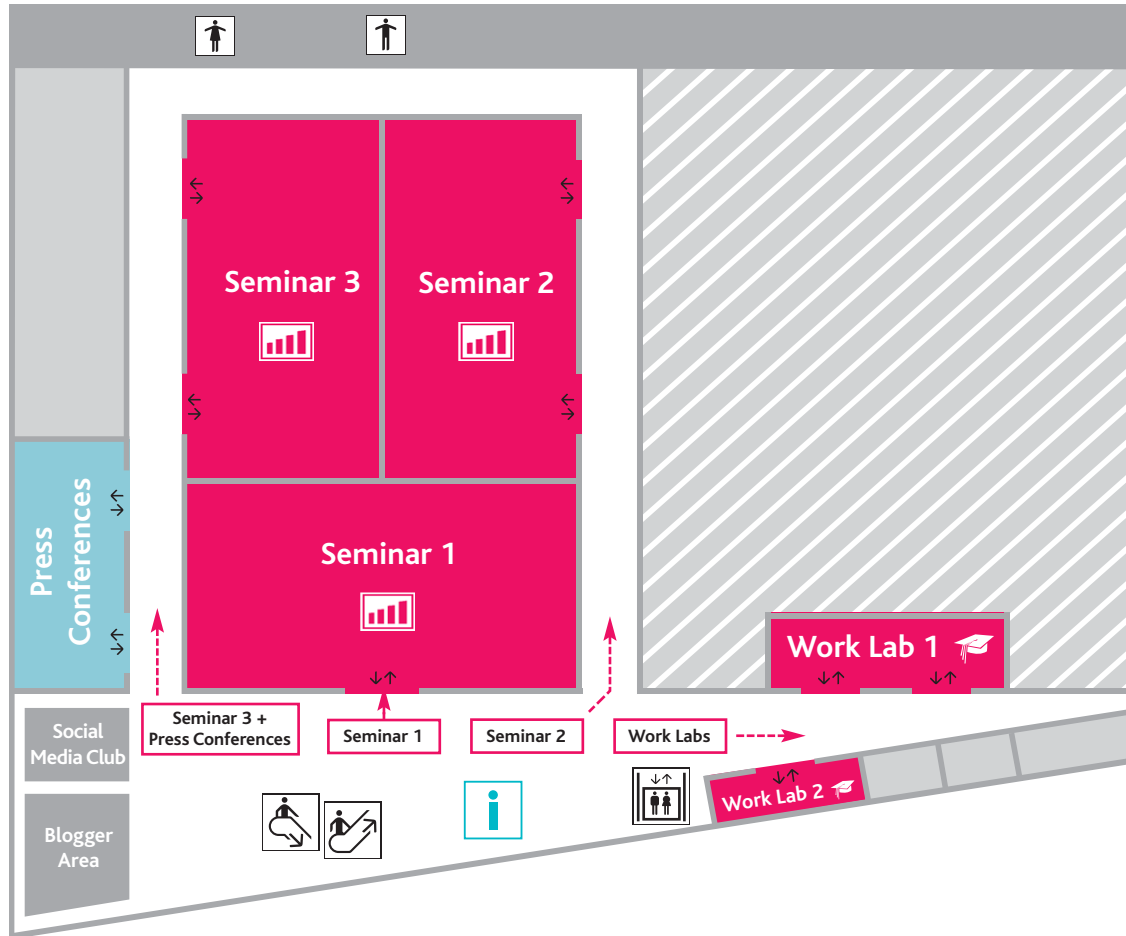

WC

Rolltreppe | Escalator

Aufzug | Elevator